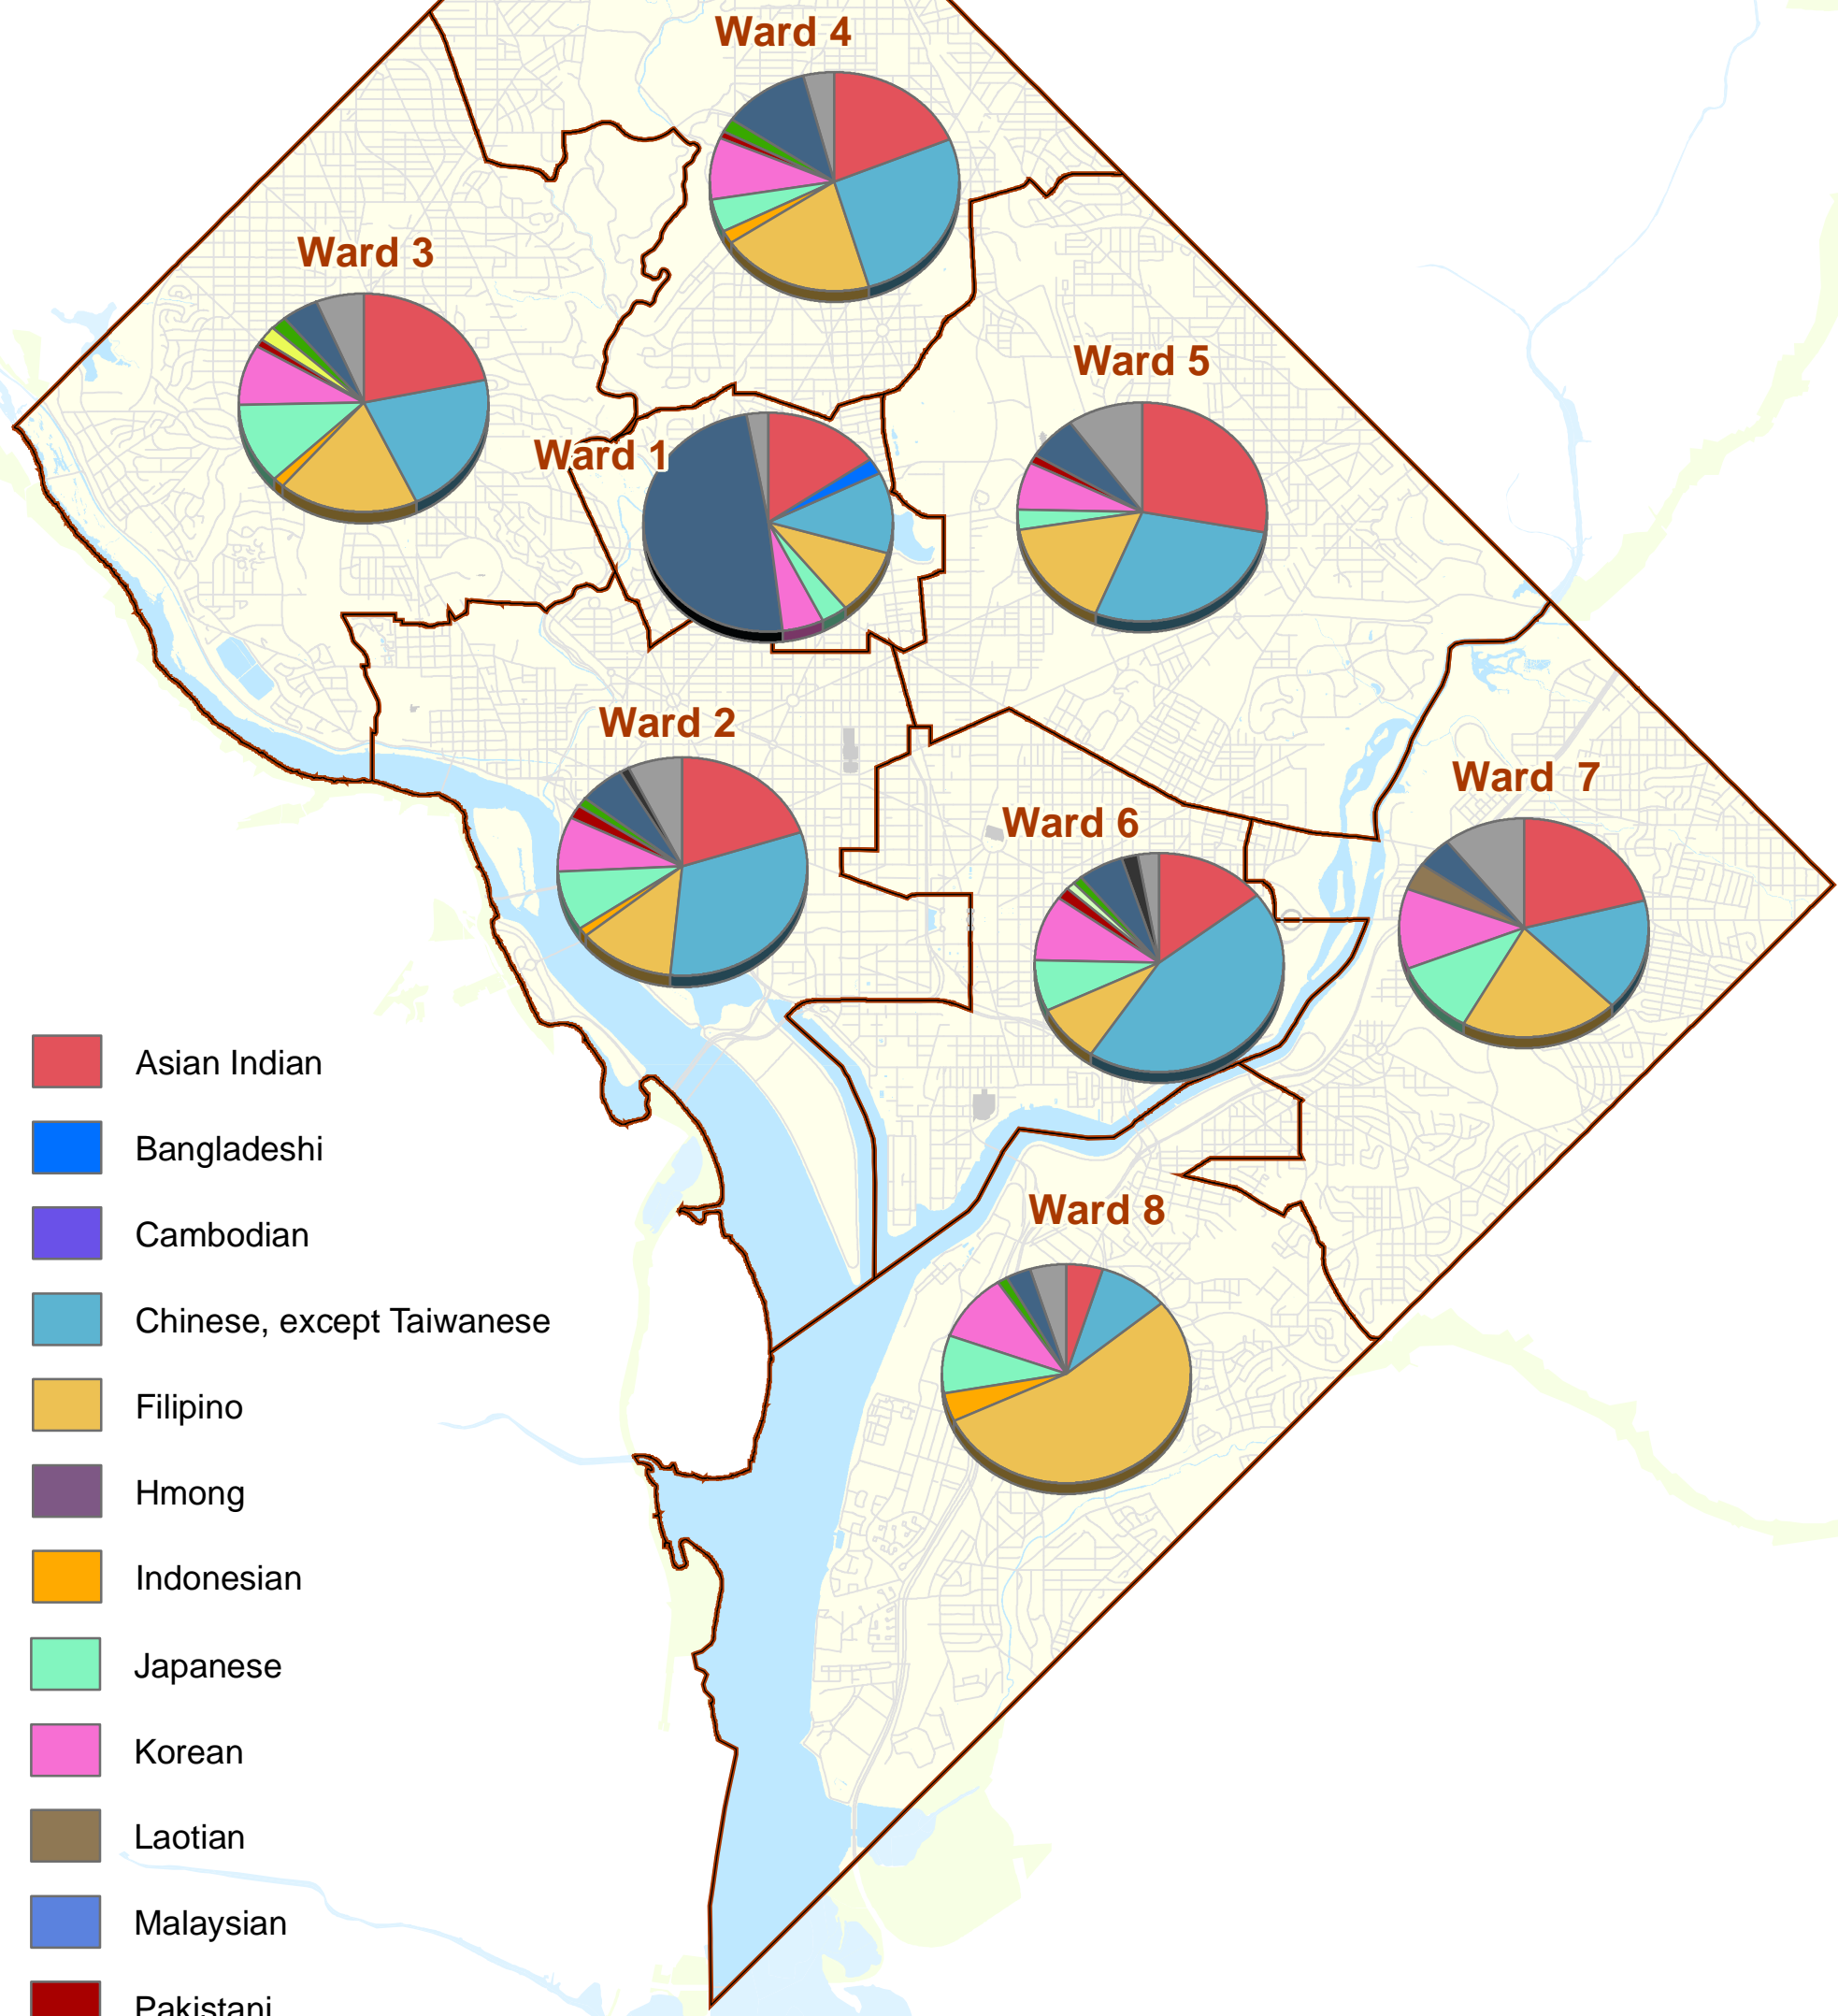

District of Columbia Asian Population by Ward

- Asian Indian
- Bangladeshi
- Cambodian
- Chinese, except Taiwanese
- Filipino
- Hmong
- Indonesian
- Japanese
- Korean
- Laotian
- Malaysian
- Pakistani
- Sri Lankan
- Taiwanese
- Thai
- Vietnamese
- Other Asian
- Other Asian, not specified

Government of the District of Columbia
 Adrian M. Fenty, Mayor

Office of Planning ~ November 26, 2007

This map was created for planning purposes from a variety of sources. It is neither a survey nor a legal document. Information provided by other agencies should be verified with them where appropriate.