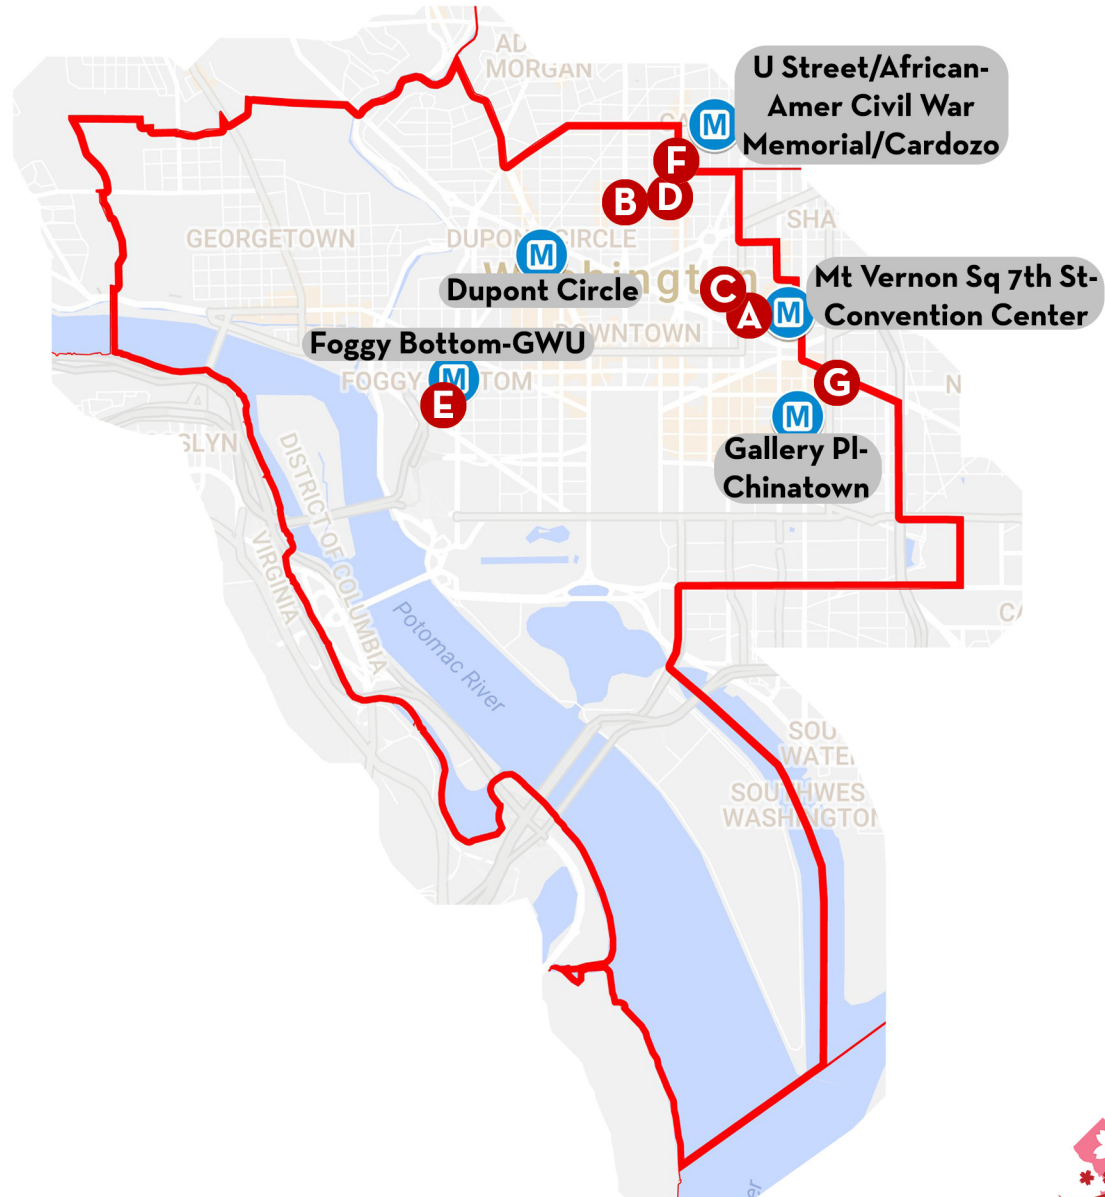

AFFORDABLE HOUSING UNITS IN THE DISTRICT OF COLUMBIA

HUD Section 8 Housing Units : Ward 2

Address:

- **A** 1107 11th St NW
- **B** 1623 16th St NW
- **C** 1220 12th St NW
- **D** 1420 R St NW
- **E** 725 24th St NW
- **F** 1407 S St NW
- **G** 800 6th St NW

Source: Urban Institute DC Preservation, Google Maps.

DC Mayor's Office on Asian and Pacific Islander Affairs | 441 4th Street NW, Suite 721N, Washington, DC 20001 | (202) 727-3120