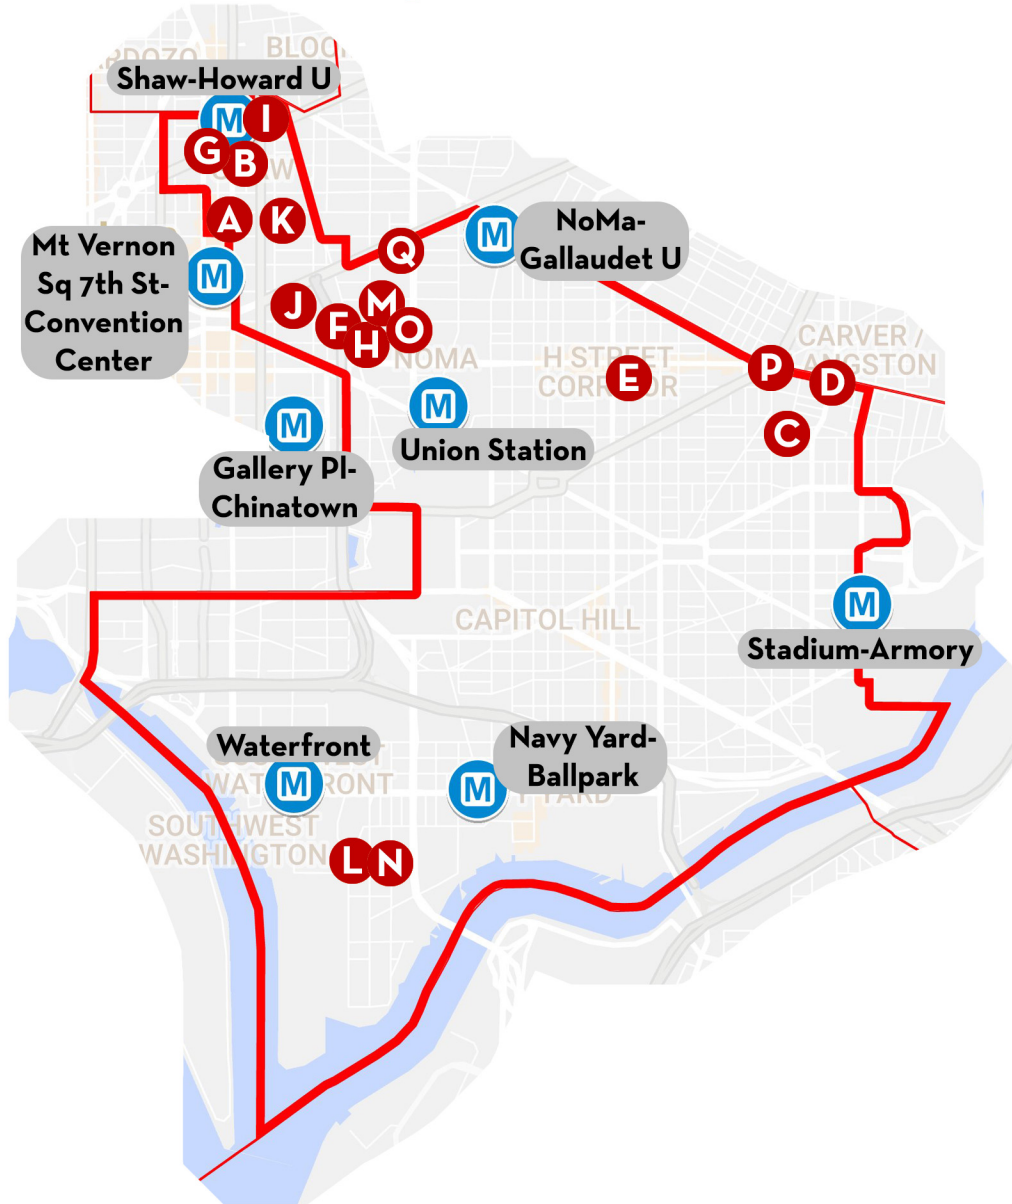

AFFORDABLE HOUSING UNITS IN THE DISTRICT OF COLUMBIA

HUD Section 8 Housing Units : Ward 6

Address:

- **A** 1330 7th St NW
- **B** 1616 Marion St NW
- **C** 1521 F St NE
- **D** 1703 Benning Rd NE
- **E** 900 G St NE
- **F** 200 K St NW
- **G** 801 Rhode Island Ave NW
- **H** 901 New Jersey Ave NW
- **I** 1730 7th St NW
- **J** 401 K St NW
- **K** 1321 5th St NW
- **L** 215 O St SW
- **M** 1001 1st St NW
- **N** 34 O St SW
- **O** 33 K St NW
- **P** 1501 Benning Rd NE
- **Q** 1200 North Capitol St NW

Source: Urban Institute DC Preservation, Google Maps.

DC Mayor's Office on Asian and Pacific Islander Affairs | 441 4th Street NW, Suite 721N, Washington, DC 20001 | (202) 727-3120