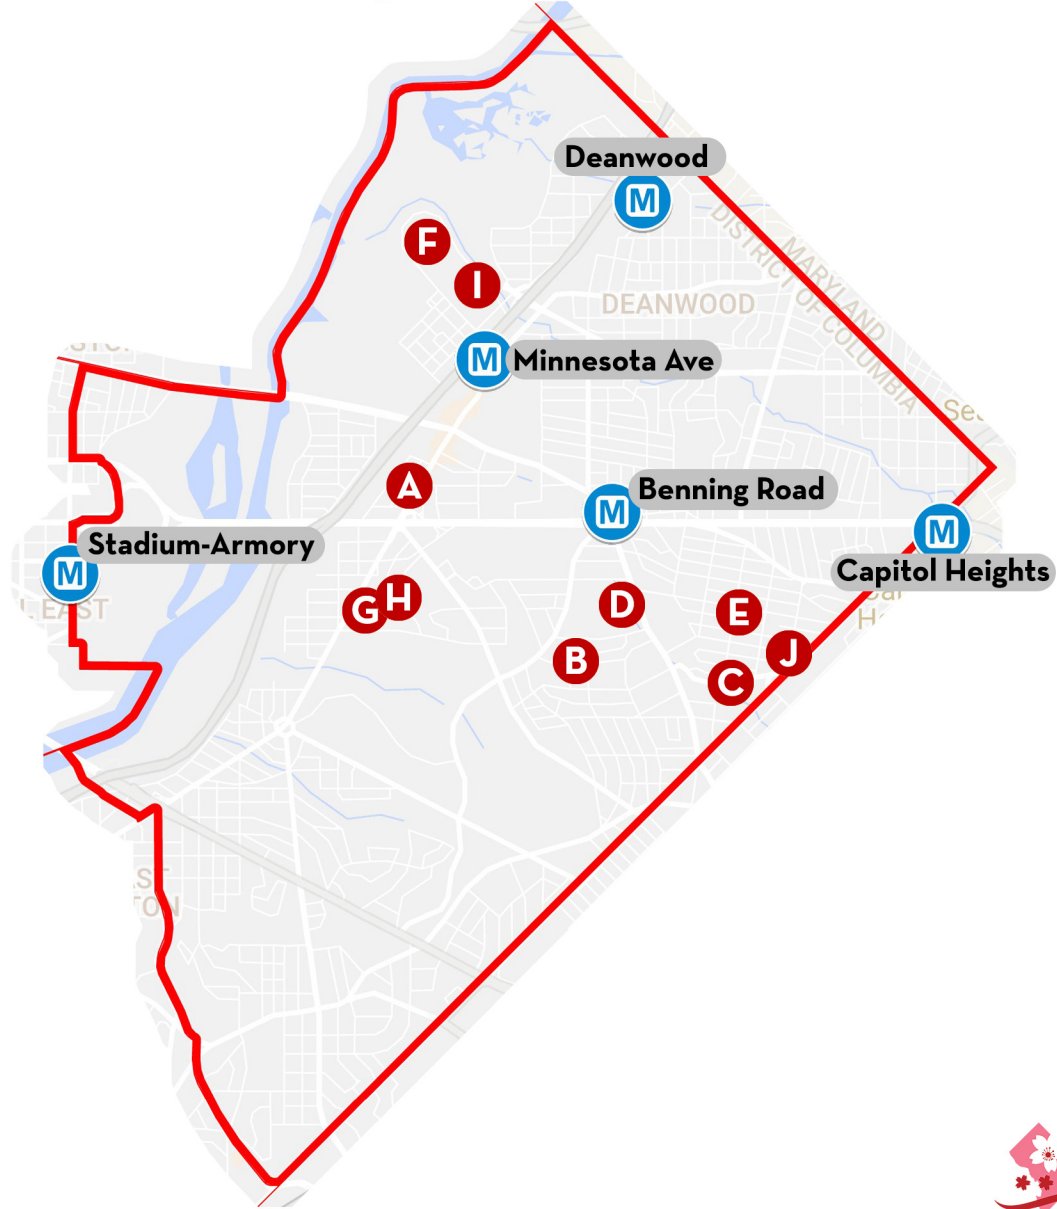

AFFORDABLE HOUSING UNITS IN THE DISTRICT OF COLUMBIA

HUD Section 8 Housing Units : Ward 7

Address:

- **A** 3760 Minnesota Ave NE
- **B** 4806 Alabama Ave SE
- **C** 5113 Fitch St SE
- **D** 4615 Benning Rd SE
- **E** 5108 Call Pl SE
- **F** 3598 Hayes St NE
- **G** 325 Anacostia Rd SE
- **H** 324 Anacostia Rd SE
- **I** 3743 Jay St NE
- **J** 431 54th St SE

Source: Urban Institute DC Preservation, Google Maps.

DC Mayor's Office on Asian and Pacific Islander Affairs | 441 4th Street NW, Suite 721N, Washington, DC 20001 | (202) 727-3120