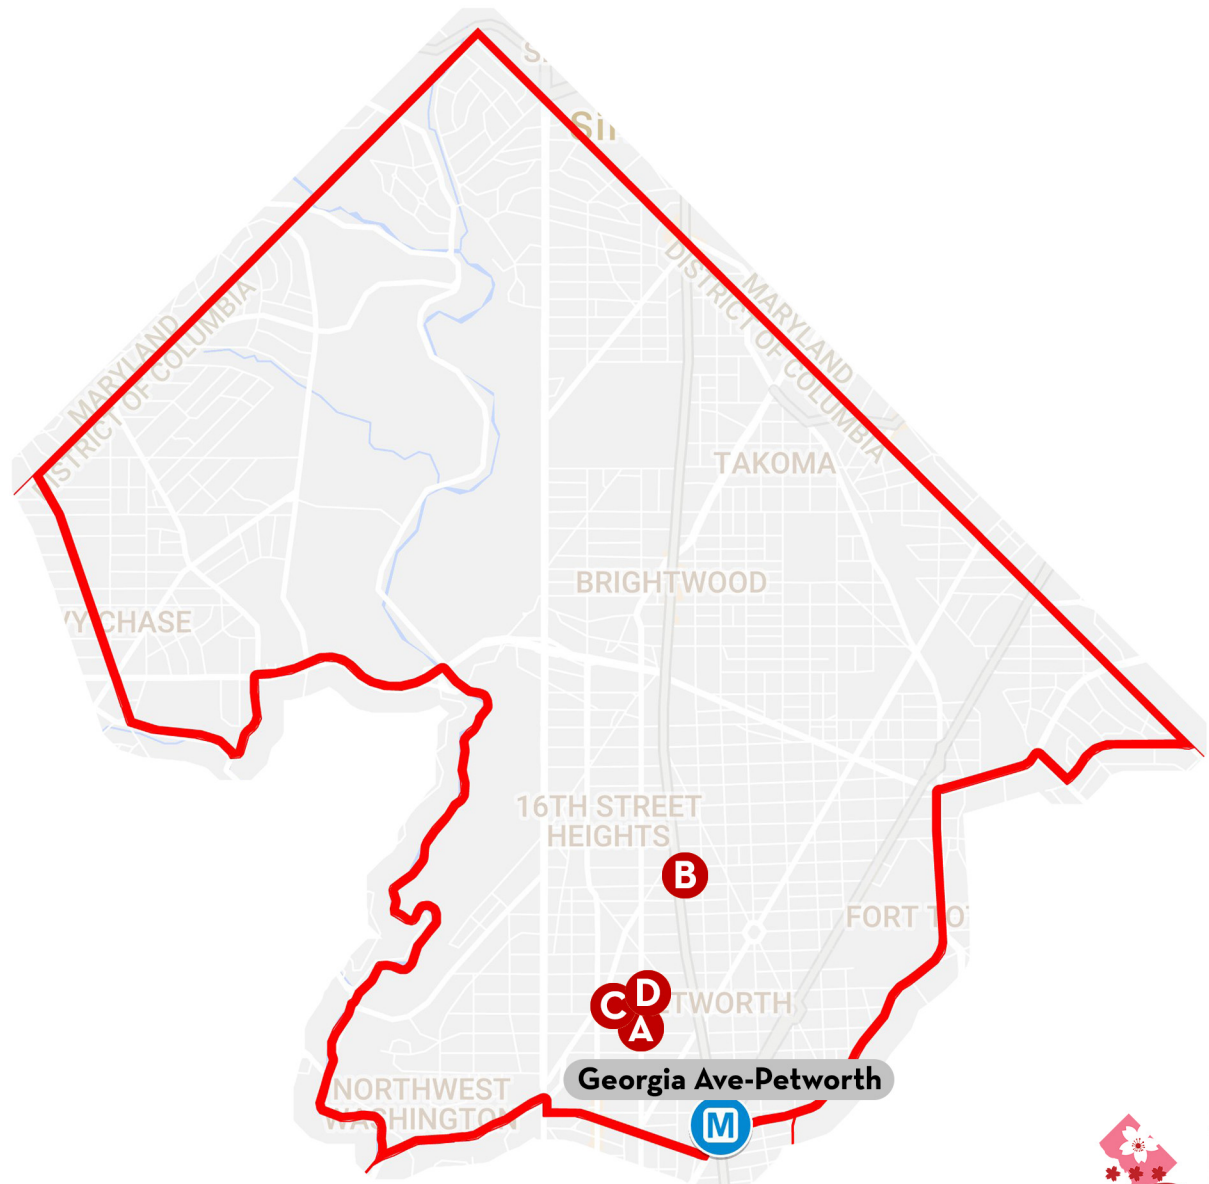

AFFORDABLE HOUSING UNITS IN THE DISTRICT OF COLUMBIA

HUD Section 8 Housing Units : Ward 4

Address:

- **A** 4202 13th St NW
- **B** 4921 Georgia Ave NW
- **C** 1325 Upshur St NW
- **D** 1301 Upshurt St NW

Source: Urban Institute DC Preservation, Google Maps.

DC Mayor's Office on Asian and Pacific Islander Affairs | 441 4th Street NW, Suite 721N, Washington, DC 20001 | (202) 727-3120