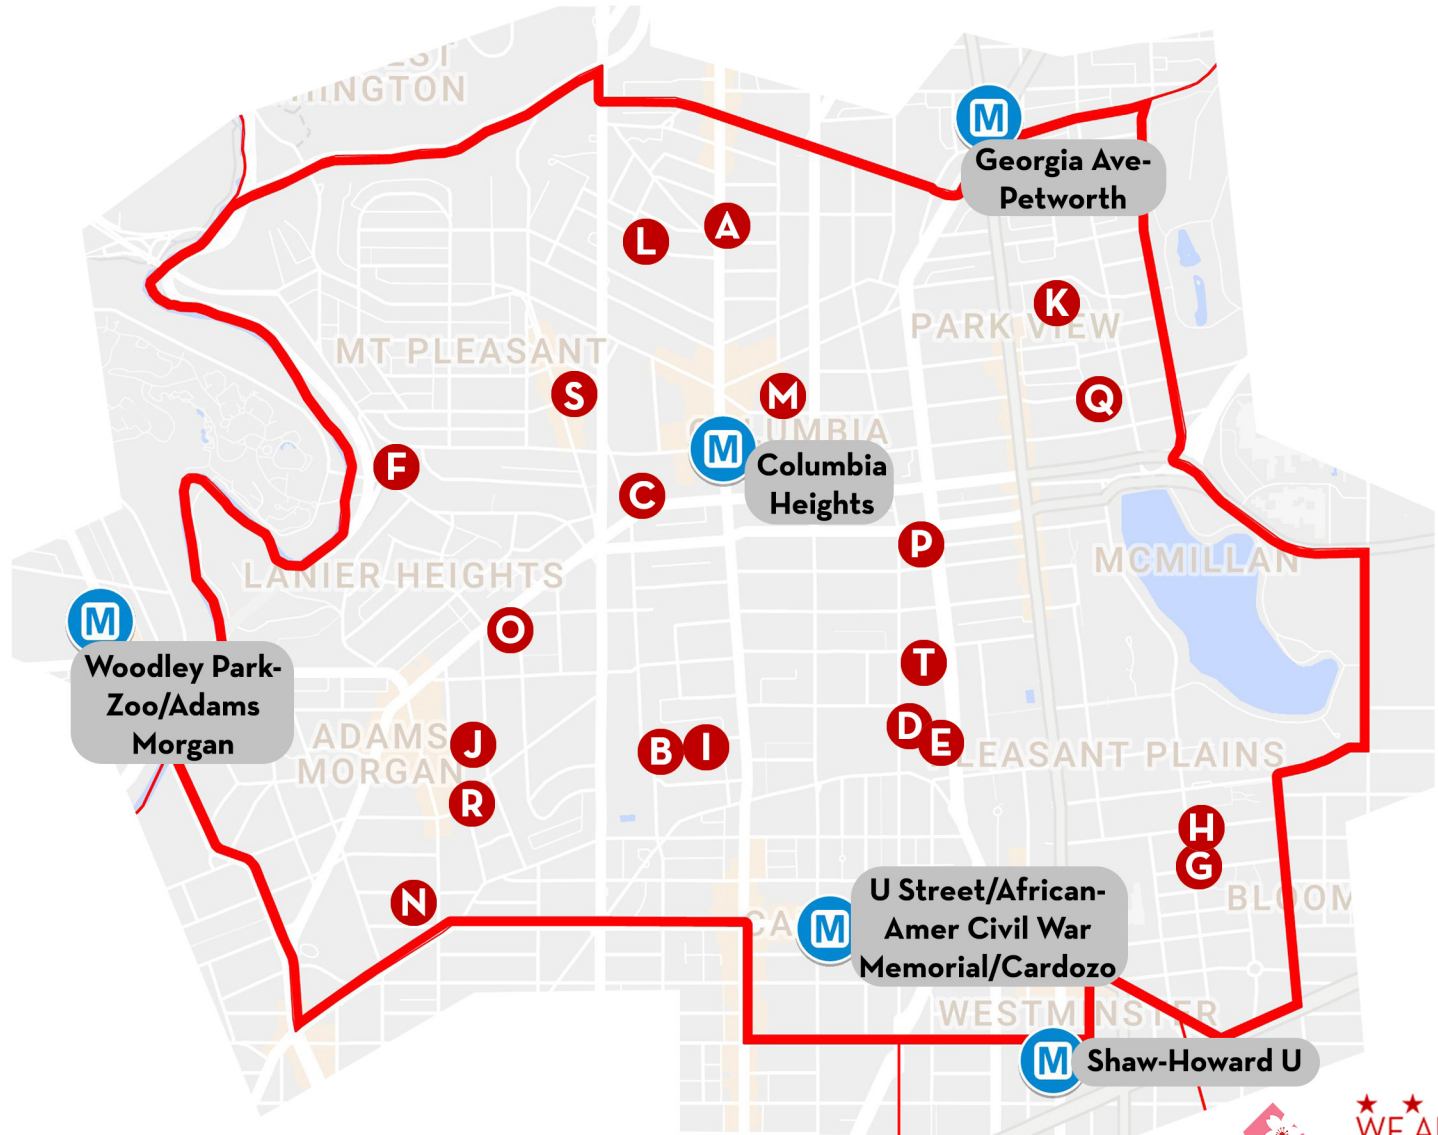

AFFORDABLE HOUSING UNITS IN THE DISTRICT OF COLUMBIA

Public Housing Units : Ward 1

Address:

- A** 3471 14th St NW
- B** 1474 Chapin St NW
- C** 1475 Columbia Rd NW
- D** 2335 11th St NW
- E** 2301 11th St NW
- F** 1845 Harvard St NW
- G** 2101 4th St NW
- H** 2125 4th St NW
- I** 1424 Chapin St NW
- J** 2422 Ontario Rd NW
- K** 617 Morton St NW
- L** 1500 Meridian Pl NW
- M** 1327 Kenyon St NW
- N** 1820 California St NW
- O** 2544 17th St NW
- P** 2824 Sherman Ave NW
- Q** 524 Kenyon St NW
- R** 2201 Champlain St NW
- S** 3149 Mt Pleasant St NW
- T** 1030 Euclid St NW