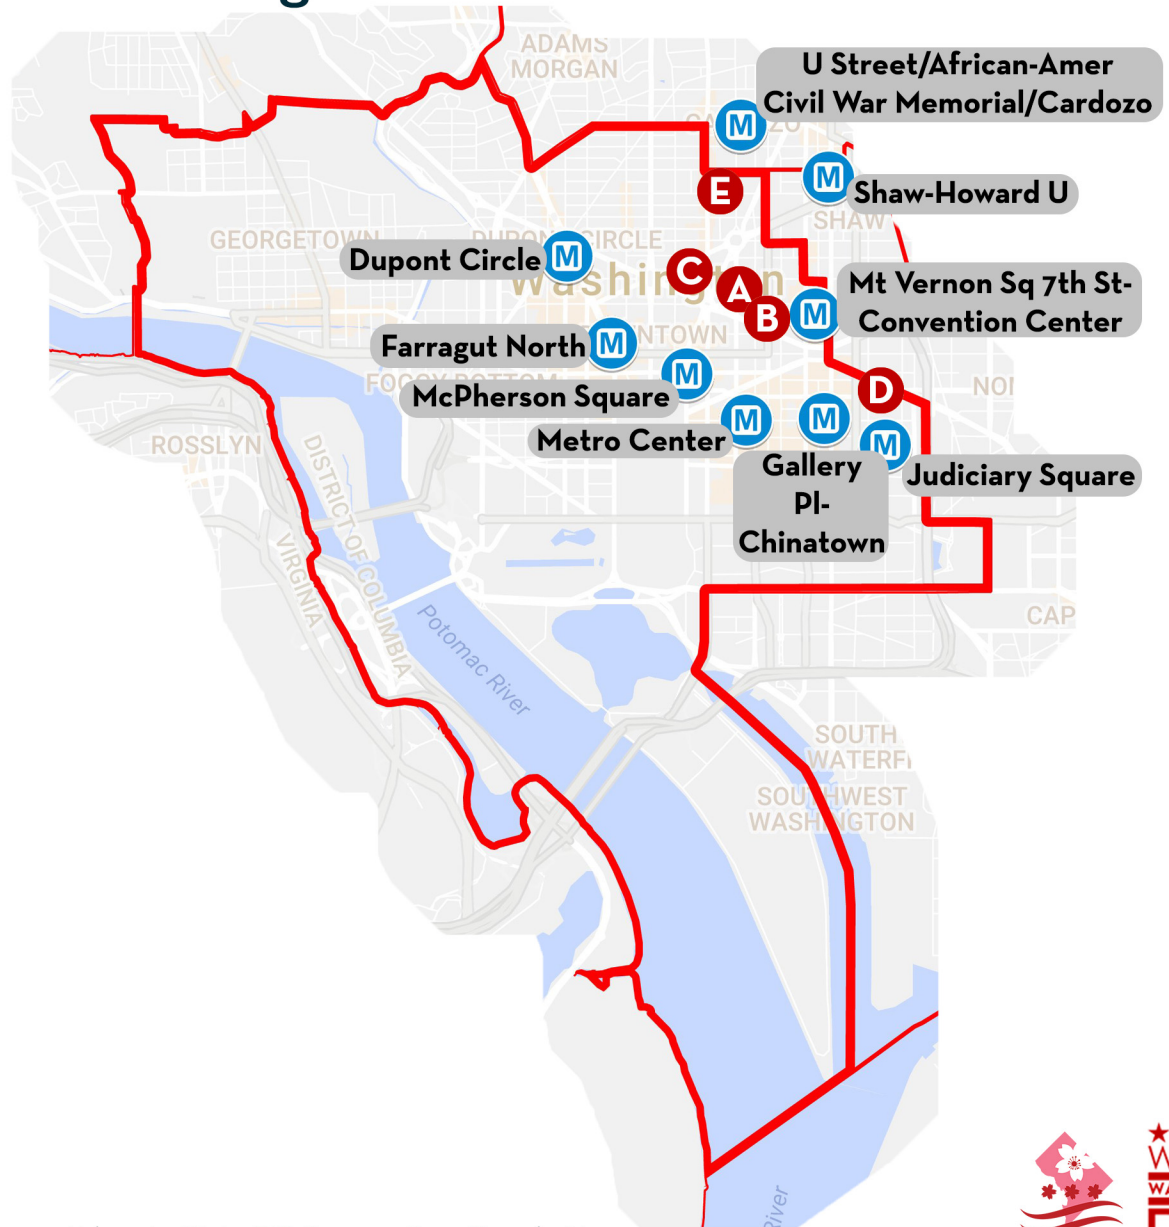

AFFORDABLE HOUSING UNITS IN THE DISTRICT OF COLUMBIA

Public Housing Units : Ward 2

Address:

- **A** 1221 M St NW
- **B** 1150 12th St NW
- **C** 1425 N St NW
- **D** 461 H St NW
- **E** 1338 R St NW

Source: Urban Institute DC Preservation, Google Maps.

DC Mayor's Office on Asian and Pacific Islander Affairs | 441 4th Street NW, Suite 721N, Washington, DC 20001 | (202) 727-3120