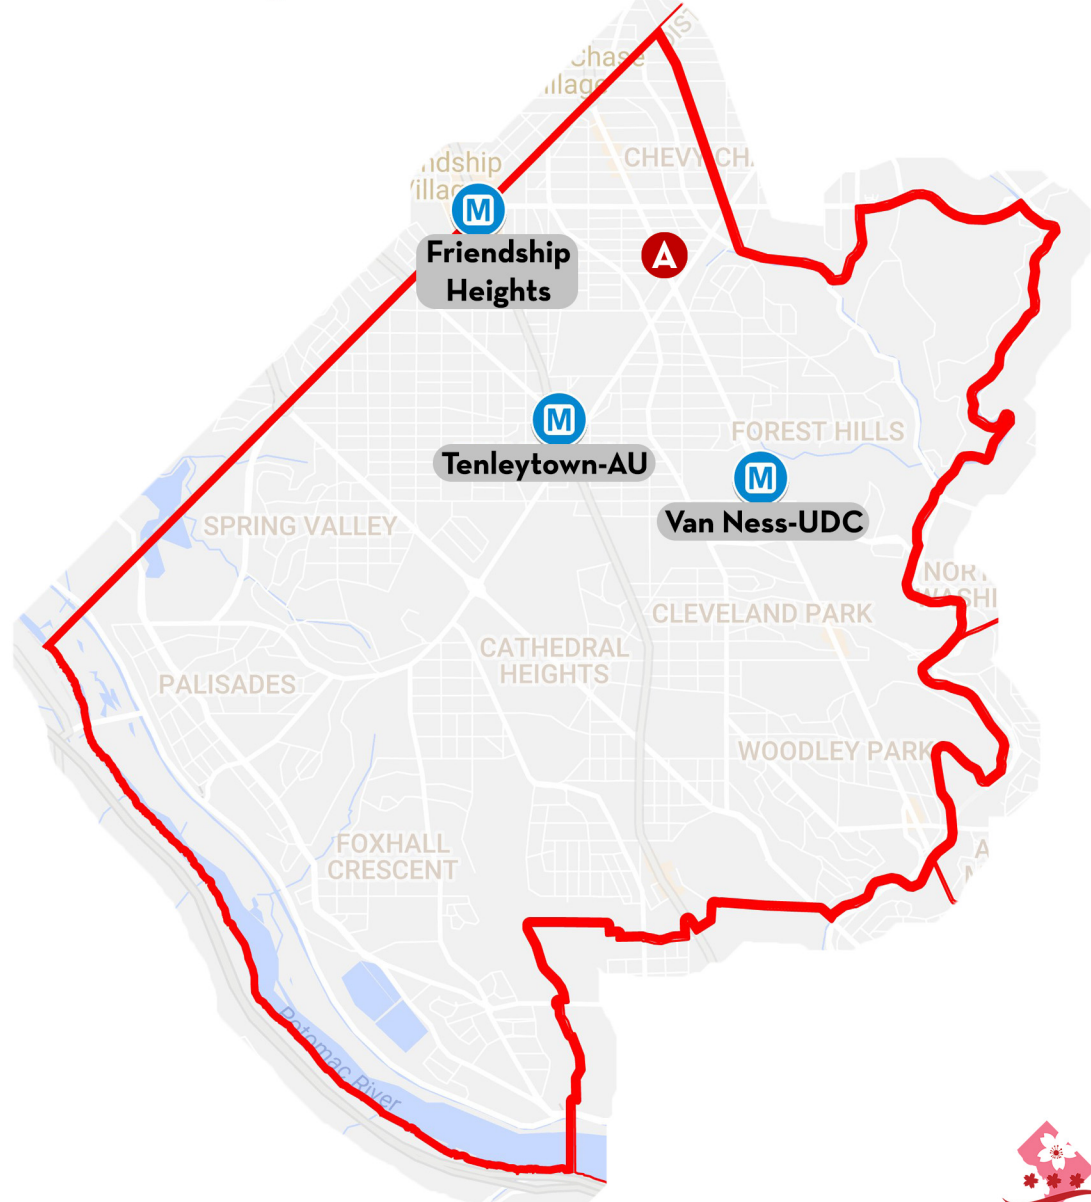

AFFORDABLE HOUSING UNITS IN THE DISTRICT OF COLUMBIA

Public Housing Units : Ward 2

Address:

- A** 1221 M St NW
- B** 1150 12th St NW
- C** 1425 N St NW
- D** 461 H St NW
- E** 1338 R St NW

Source: Urban Institute DC Preservation, Google Maps.

DC Mayor's Office on Asian and Pacific Islander Affairs | 441 4th Street NW, Suite 721N, Washington, DC 20001 | (202) 727-3120

Label	Property Name	Address	Nearest Metro Station	Distance	Walk
A	Claridge Towers	1221 M Street NW	McPherson Square	0.4 mile	9 min
B	Horizon House	1150 12th Street NW	McPherson Square	0.4 mile	9 min
C	James Apts	1425 N Street NW	McPherson Square	0.5 mile	10 min
D	Judiciary House	461 H Street NW	Gallery Pl-Chinatown	0.2 mile	4 min
E	Anna Cooper House	1338 R Street NW	U Street/African-Amer Civil War Memorial/Cardozo	0.4 mile	8 min

Public Housing Units : Ward 3

Address:

 5201 Connecticut Ave NW

Label	Property Name	Address	Nearest Metro Station	Distance	Walk
A	Regency House	5201 Connecticut Avenue NW	Friendship Heights	0.8 mile	16 min