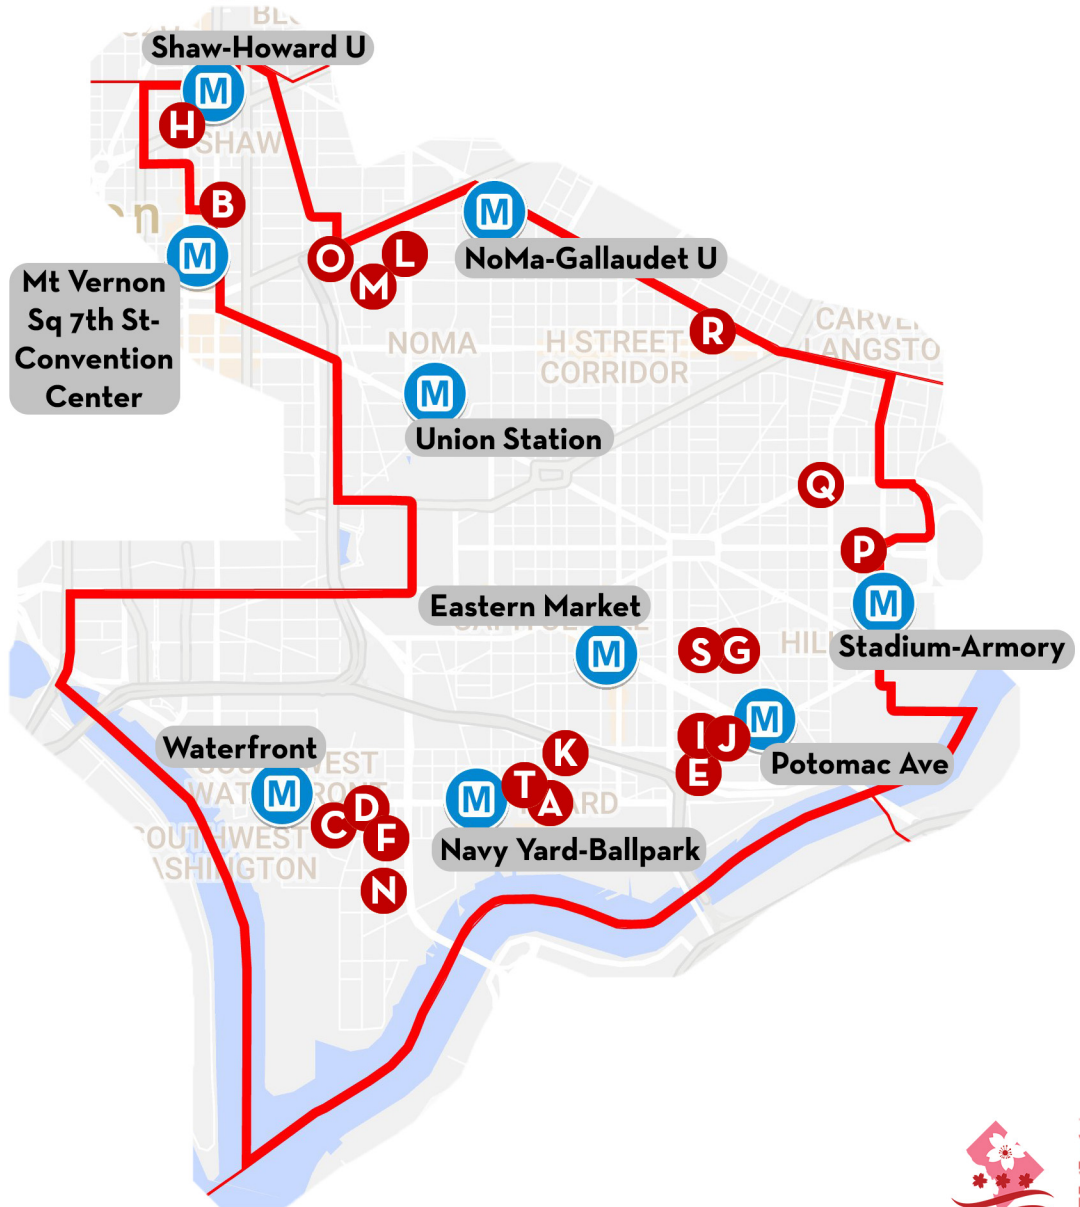

AFFORDABLE HOUSING UNITS IN THE DISTRICT OF COLUMBIA

Public Housing Units : Ward 5

Address:

- A** 4860 Fort Totten Dr NE
- B** 2855 Bladensburg Rd NE
- C** 2101 G St NE
- D** 11 R St NE
- E** 1625 Montana Ave NE
- F** 1876 4th St NE
- G** 635 Edgewood St NE
- H** 116 T St NE
- I** 1836 Central Pl NE
- J** 2008 3rd St NE

Source: Urban Institute DC Preservation, Google Maps.

DC Mayor's Office on Asian and Pacific Islander Affairs | 441 4th Street NW, Suite 721N, Washington, DC 20001 | (202) 727-3120

Label	Property Name	Address	Nearest Metro Station	Distance	Walk
A	Community Family Life Services, Inc. (Milestone)	4860 Fort Totten Drive NE	Fort Totten	0.5 mile	9 min
B	Fort Lincoln	2855 Bladensburg Road NE	Rhode Island Ave-Brentwood	2.2 miles	44 min
C	Langston Terrace & Addition	2101 G Street NE	Stadium-Armory	0.9 mile	18 min
D	Lincoln Road	11 R Street NE	NoMa-Gallaudet U	0.5 mile	11 min
E	Montana Terrace	1625 Montana Avenue NE	Rhode Island Ave-Brentwood	1.0 mile	19 min
F	Shalom House	1876 4th Street NE	NoMa-Gallaudet U	0.6 mile	12 min
G	Edgewood Terrace III (The View)	635 Edgewood Street NE	Rhode Island Ave-Brentwood	0.7 mile	13 min
H	St. Martin's Apts	116 T Street NE	NoMa-Gallaudet U	0.8 mile	16 min
I	1836 Central Place NE	1836 Central Place NE	NoMa-Gallaudet U	1.4 miles	28 min
J	DMH - Social Services Properties	2008 3rd Street NE	Rhode Island Ave-Brentwood	0.6 mile	13 min

AFFORDABLE HOUSING UNITS IN THE DISTRICT OF COLUMBIA

Public Housing Units : Ward 6

Address:

- A** 410 M St SE
- B** 1301 7th St NW
- C** 203 N St SW
- D** 1200 Delaware Ave SW
- E** 1000 12th St SE
- F** 1265 Half St SW
- G** 340 13th St SE
- H** 901 Rhode Island Ave NW
- I** 1225 G St SE
- J** 1225 G St SE
- K** 900 5th St SE
- L** 1140 North Capitol St NW
- M** 45 K St NW
- N** 1501 Half St SW
- O** 1151 New Jersey Ave NW
- P** 2 18th St SE
- Q** 1605 North Carolina Ave NE
- R** 1249 I St NE
- S** 340 13th St SE
- T** 400 M St SE