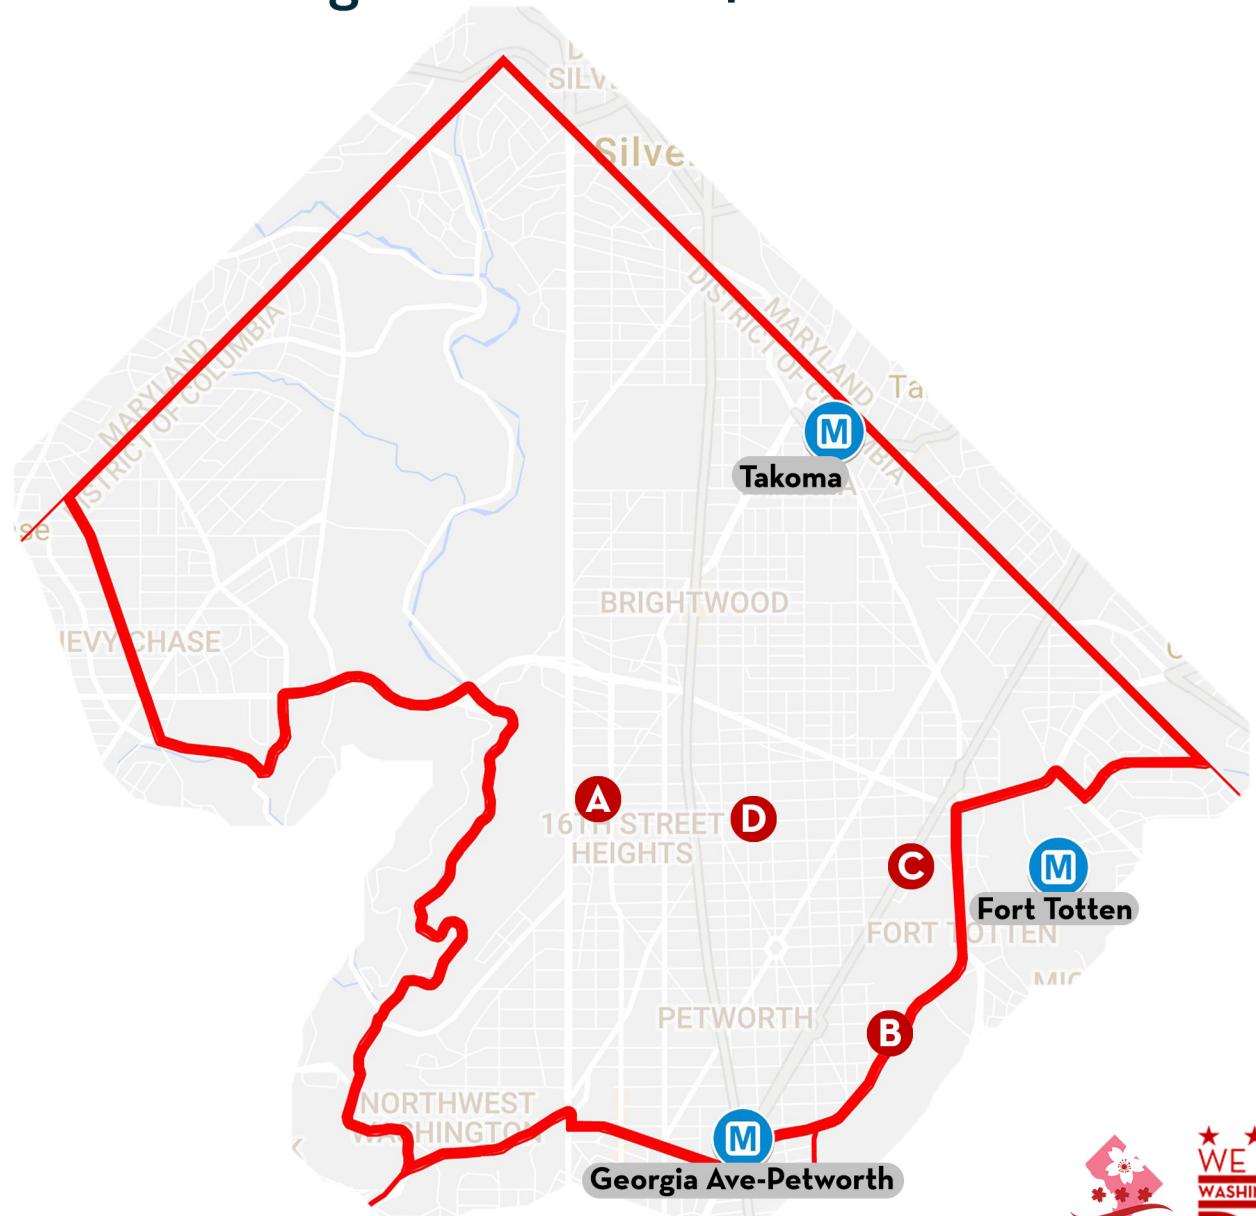

DC Mayor's Office on Asian and Pacific Islander Affairs | 441 4th Street NW, Suite 721N, Washington, DC 20001 | (202) 727-3120

Label	Property Name	Address	Nearest Metro Station	Distance	Walk
A	Claridge Towers	1221 M Street NW	McPherson Square	0.4 mile	9 min
B	Horizon House	1150 12th Street NW	McPherson Square	0.4 mile	9 min
C	James Apts	1425 N Street NW	McPherson Square	0.5 mile	10 min
D	Judiciary House	461 H Street NW	Gallery Pl-Chinatown	0.2 mile	4 min
E	Anna Cooper House	1338 R Street NW	U Street/African-Amer Civil War Memorial/Cardozo	0.4 mile	8 min

Public Housing Units : Ward 3

Address:

 5201 Connecticut Ave NW

Label	Property Name	Address	Nearest Metro Station	Distance	Walk
A	Regency House	5201 Connecticut Avenue NW	Friendship Heights	0.8 mile	16 min

AFFORDABLE HOUSING UNITS IN THE DISTRICT OF COLUMBIA

Public Housing Units : Ward 4

Address:

- A** 5336 Colorado Ave NW
- B** 4211 2nd St NW
- C** 5030 1st St NW
- D** 5311 8th St NW

Source: Urban Institute DC Preservation, Google Maps.

DC Mayor's Office on Asian and Pacific Islander Affairs | 441 4th Street NW, Suite 721N, Washington, DC 20001 | (202) 727-3120

Label	Property Name	Address	Nearest Metro Station	Distance	Walk
A	Colorado Apts	5336 Colorado Avenue NW	Georgia Ave-Petworth	1.5 miles	30 min
B	Victory Hills (4211 2nd St Apts)	4211 2nd Street NW	Georgia Ave-Petworth	0.8 mile	15 min
C	5030 First St NW	5030 1st Street NW	Fort Totten	0.6 mile	11 min
D	5311 8th St NW	5311 8th Street NW	Georgia Ave-Petworth	1.2 miles	25 min