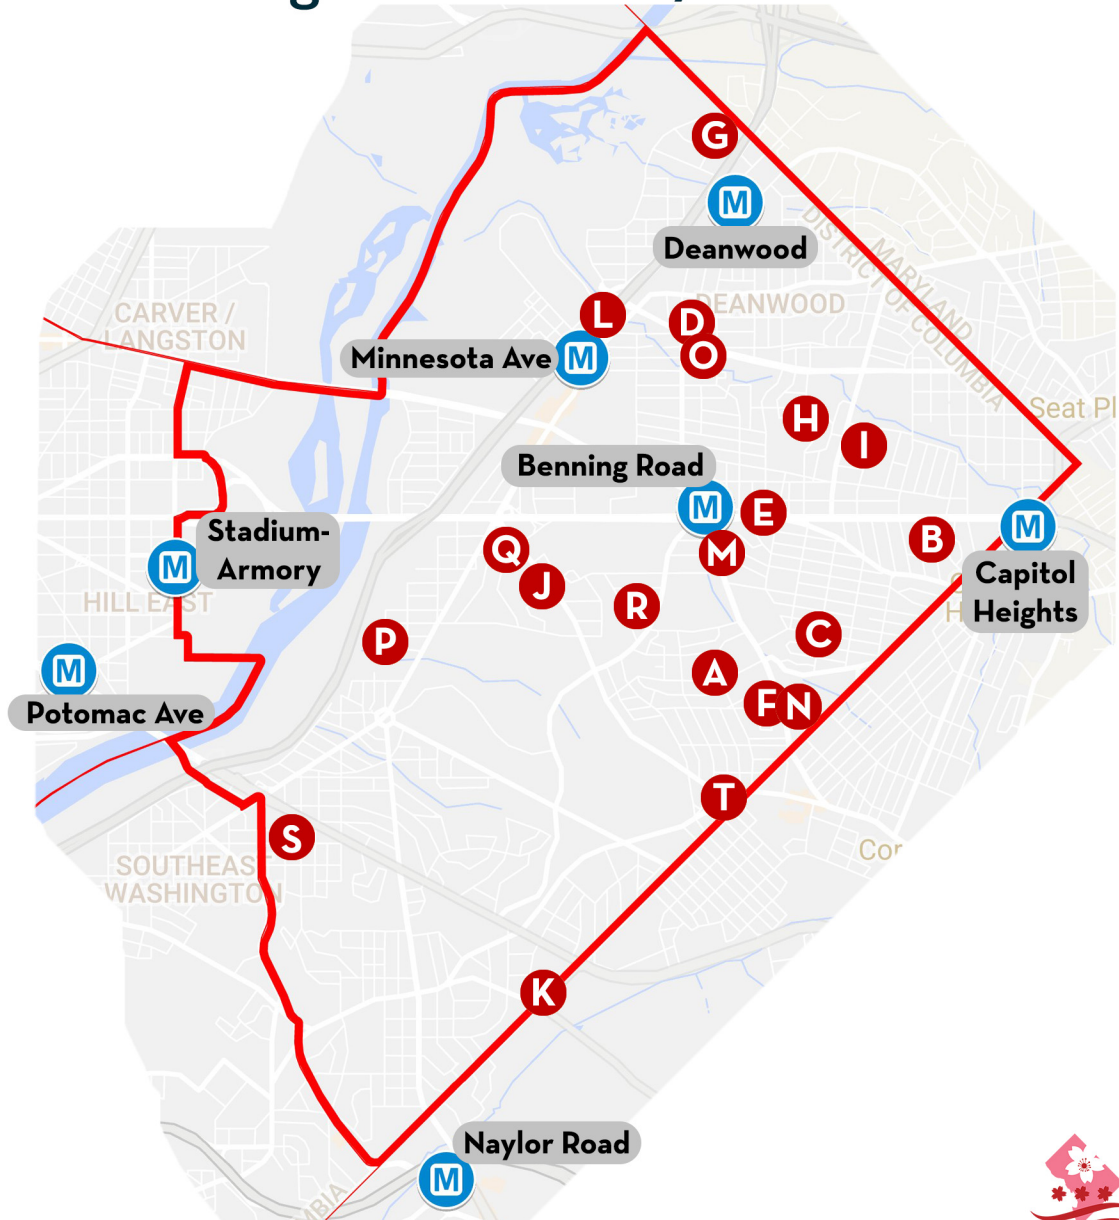

Public Housing Units : Ward 7

Address:

- **A** 4450 G St SE
- **B** 10 56th Pl SE
- **C** 401 51st St SE
- **D** 4400 Hunt Pl NE
- **E** 4800 East Capitol St NE
- **F** 4638 H St SE
- **G** 4500 Quarles St NE
- **H** 400 50th St NE
- **I** 5231 Cloud Pl NE
- **J** 155 Ridge Rd SE
- **K** 3810 Southern Ave SE
- **L** 800 Kenilworth Ave NE
- **M** 4540 Benning Rd SE
- **N** 5024 H St SE
- **O** 4425 Nannie Helen Burroughs Ave NE
- **P** 501 32nd St SE
- **Q** 3600 B St SE
- **R** 401 Chaplin St SE
- **S** 2700 Q St SE
- **T** 4339 Bowen Rd SE

Source: Urban Institute DC Preservation, Google Maps.

DC Mayor's Office on Asian and Pacific Islander Affairs | 441 4th Street NW, Suite 721N, Washington, DC 20001 | (202) 727-3120