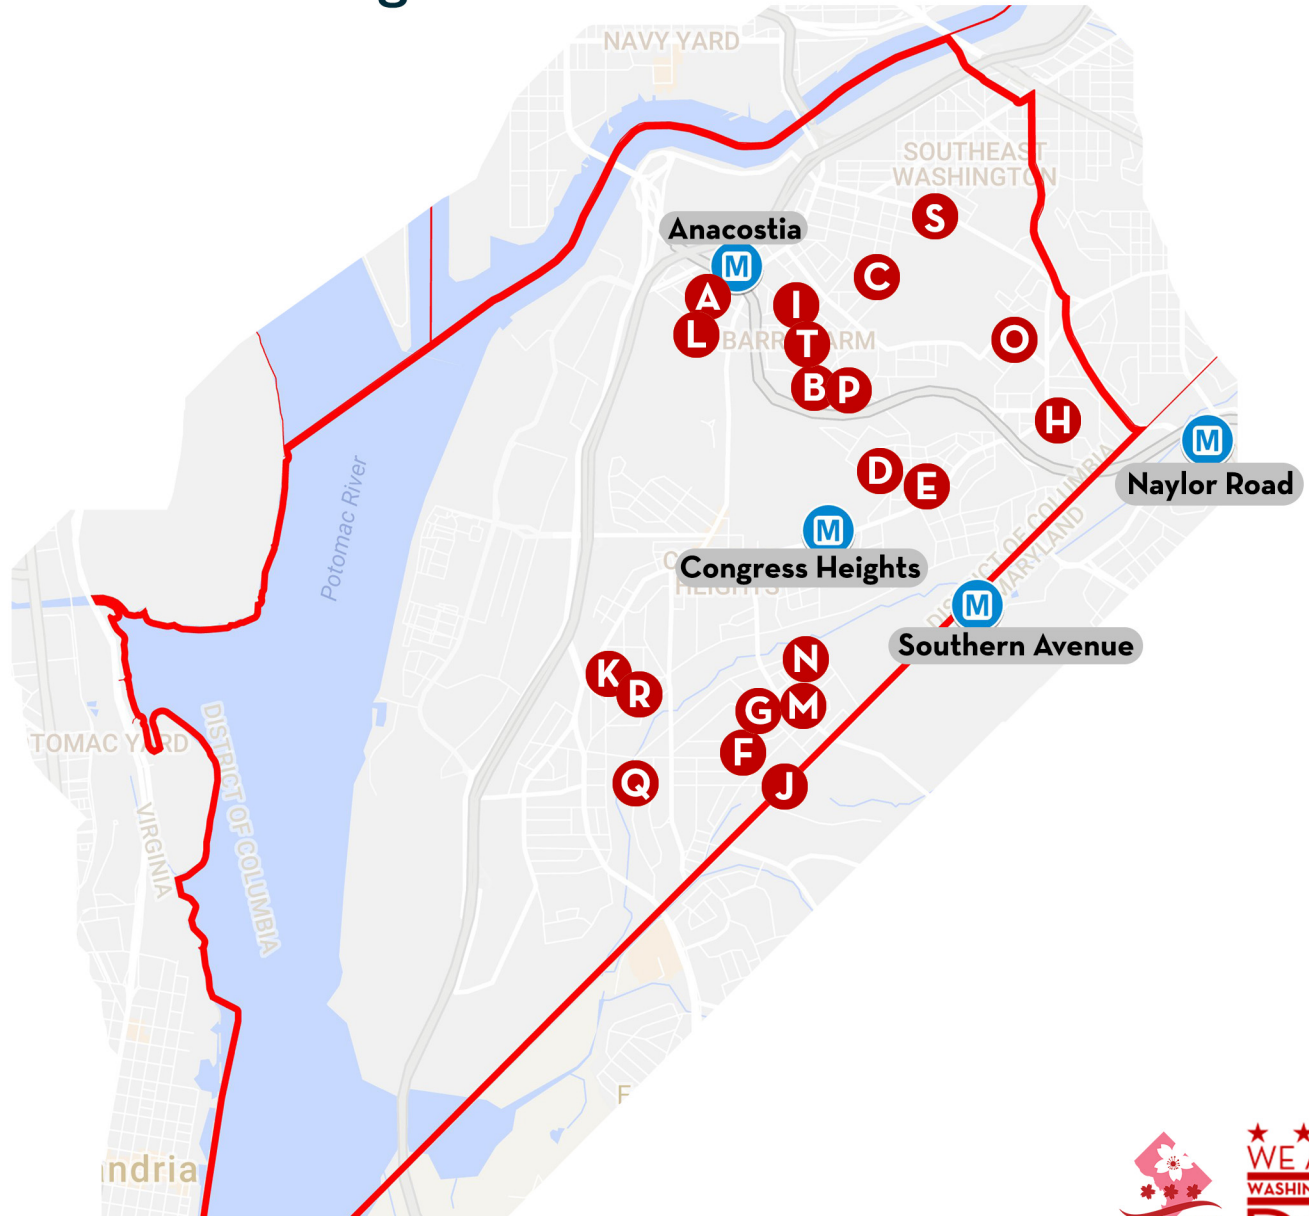

AFFORDABLE HOUSING UNITS IN THE DISTRICT OF COLUMBIA

Public Housing Units : Ward 8

Address:

- **A** 1230 Sumner Rd SE
- **B** 2440 Elvans Rd SE
- **C** 1560 Butler St SE
- **D** 1417 Shippen Ln SE
- **E** 1730 Stanton Terrace SE
- **F** 4001 8th St SE
- **G** 3801 9th St SE
- **H** 2700 Jasper St SE
- **I** 2607 Bowen Rd SE
- **J** 838 Chesapeake St SE
- **K** 114 Wayne Pl SE
- **L** 1249 Eaton Rd SE
- **M** 1001 Wahler Pl SE
- **N** 1201 Valley Ave SE
- **O** 2313 Ainger Pl SE
- **P** 2436 Elvans Rd SE
- **Q** 4180 Livingston Rd SE
- **R** 128 Wayne Pl SE
- **S** 1827 Good Hope Rd SE
- **T** 2629 Douglass Rd SE

Source: Urban Institute DC Preservation, Google Maps.

DC Mayor's Office on Asian and Pacific Islander Affairs | 441 4th Street NW, Suite 721N, Washington, DC 20001 | (202) 727-3120